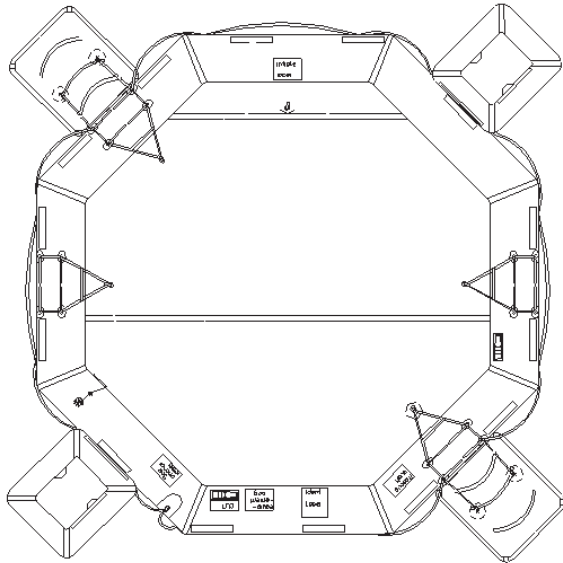

**Built
for Life!**

ZODIAC IBA's (Inflatable Platform) **ZODIAC EXTENDED SERVICE (TRANSPORT CANADA APPROVED)**